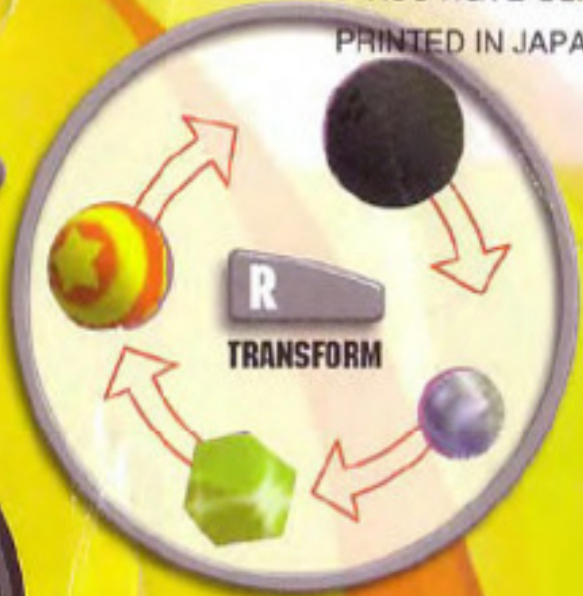

GLOVER

NINTENDO⁶⁴ FOR MORE INFORMATION ON HOW TO OPERATE OR GAME CONTENTS, PLEASE READ THE INSTRUCTION MANUAL.

Z
CANCEL / RELEASE

START
PAUSE

LOB	THROW	SLAP
TAP A	HOLD B +	HOLD A +

EMULATION64.FR

GLOVER MOVES